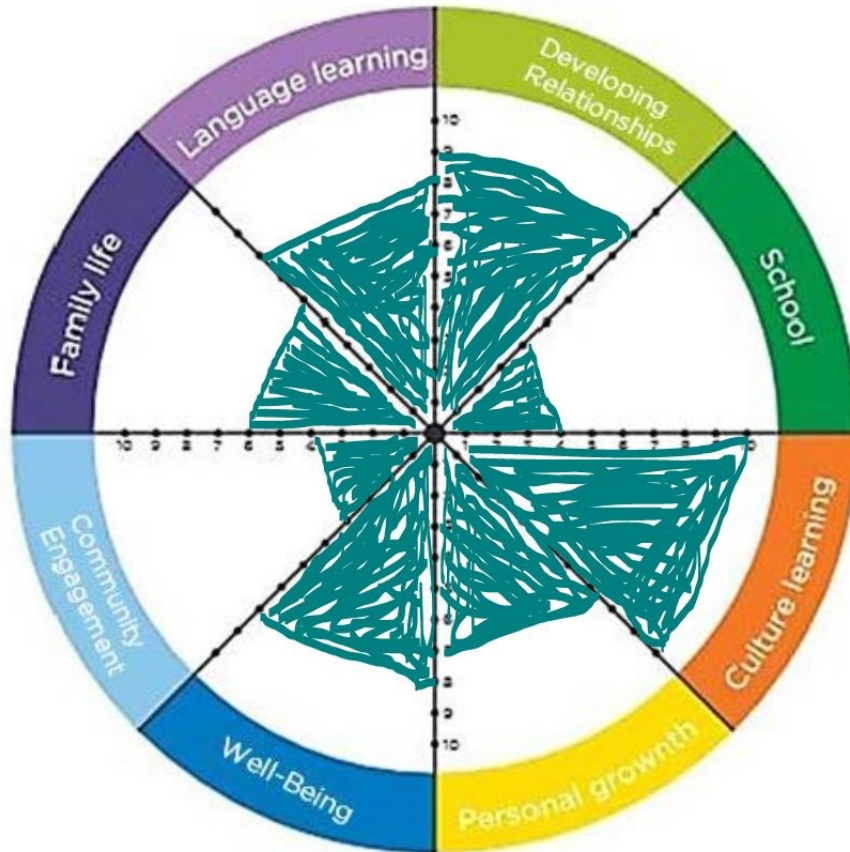

Pre-Return Orientation: Sample Wheel of Experience

Wheel of Experience

My Wheel

Language Learning: 8

Developing Relationships: 9

School: 4

Culture Learning: 10

Personal Growth: 7

Well-Being: 8

Community Engagement: 4

Family Life: 6

Areas of Success (since MSO)

Language Learning: was 5 at MSO

Developing Relationships: was 6

Family Life: was 3

Areas of Growth (now to EOS)