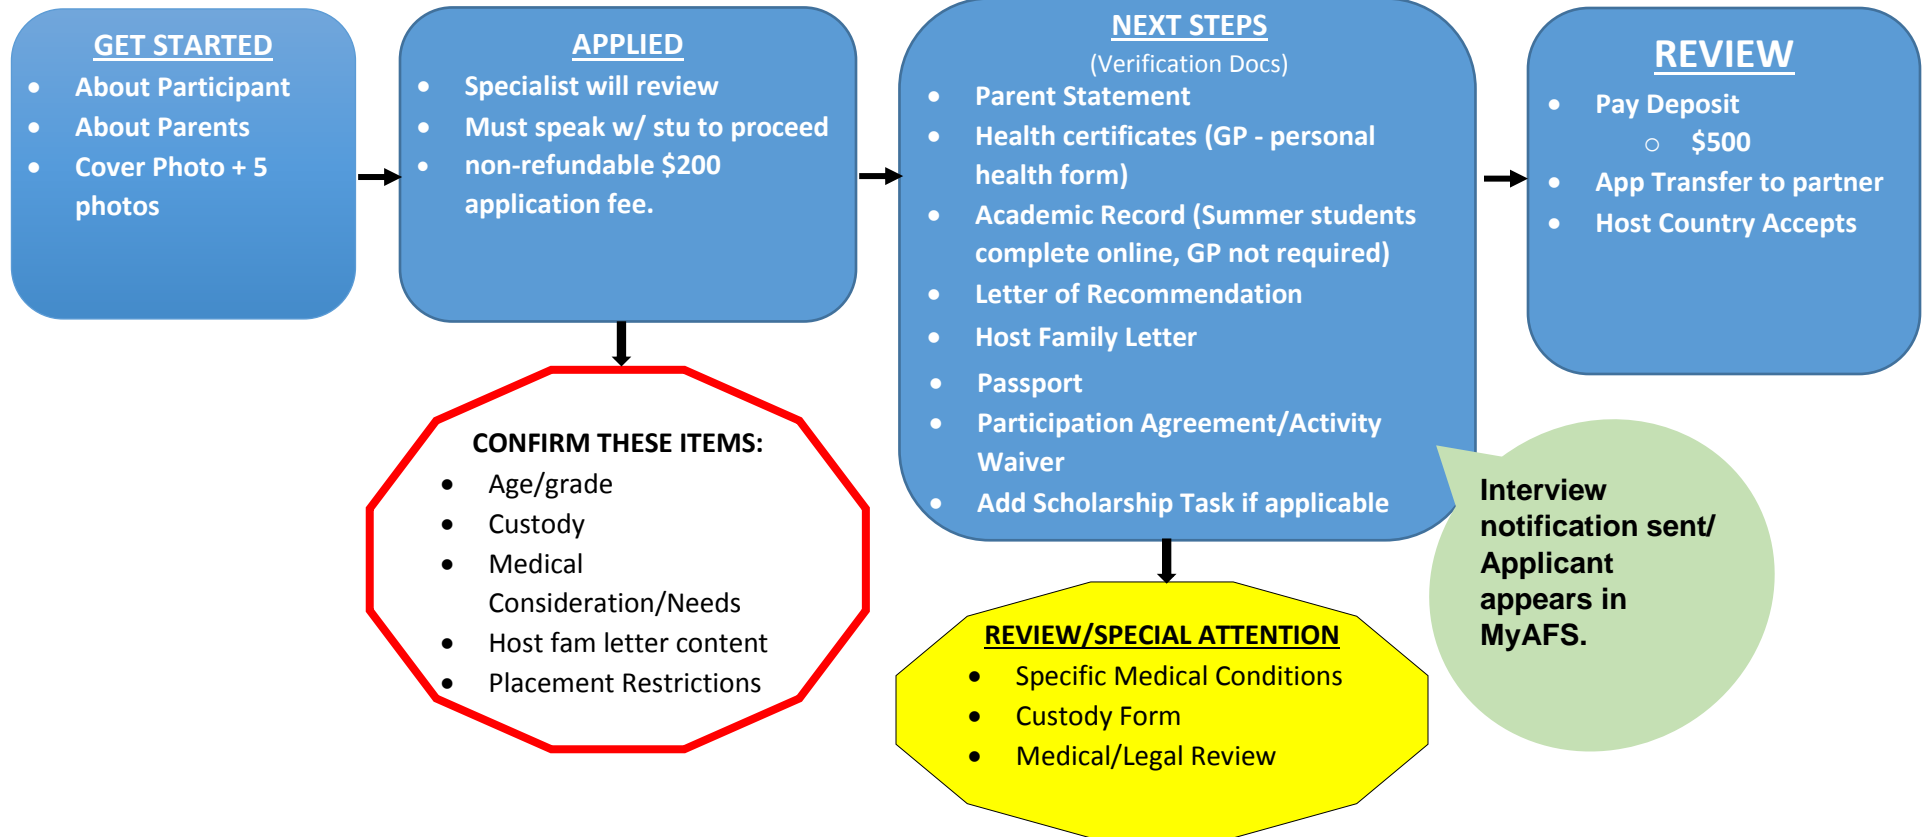

# SENDING JOURNEY

## PORTAL STAGES

Get Started → Applied → Next Steps → Review → Accepted → Get Ready → Bon Voyage

### ACCEPTED

- Visa Instructions/Application begins
- Payments toward Program Fee (if not fully paid)
- Host Placement Information (if applicable)
- International Travel Info posted on Dashboard
- Domestic Travel Info to Gateway requested
- Continue CultureTrek journey

### BON VOYAGE

- Gateway Orientation
- Student Departs!